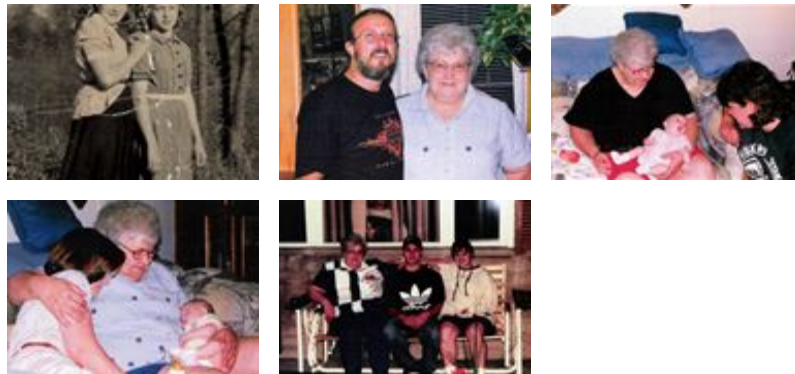

Loose Funeral Home - December 15, 2019 at 01:47 PM